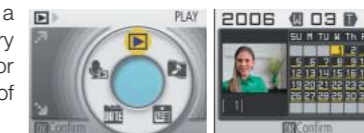

All-round versatility

The Rotary multi selector enables smoother camera use – allowing swift scrolling through recorded images at up to 10fps and featuring buttons that ensure more intuitive operation. There's also an on-screen icon with a cursor that tracks Rotary multi selector action for even easier selection of different features.