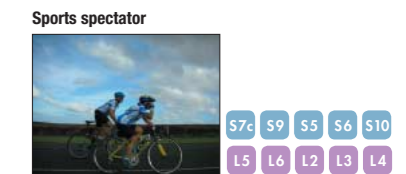

**Sunset** S7c S9 S5 S6 S10 L5 L6 L2 L3 L4

Makes the most of beautiful sunset shades.

**Dusk/Dawn** S7c S9 S5 S6 S10 L5 L6 L2 L3 L4

Preserves the mood of blues seen at dusk and dawn.

**Sports (Sports spectator)** S7c S9 S5 S6 S10 L5 L6 L2 L3 L4