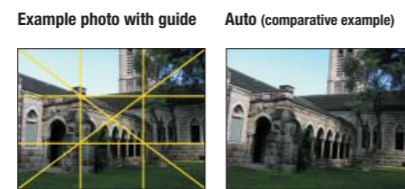

Superimposes a framing guide on the screen to make it easy for users to align horizontal elements of buildings.

Fireworks Show S7c S9 S5 S6 S10 L5 L6 L2 L3 L4