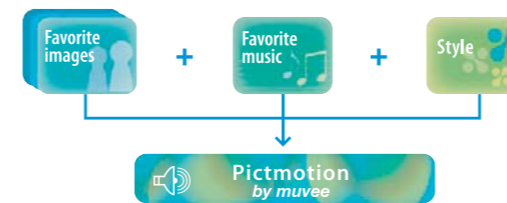

The swivel zoom compact that's impressive from any angle.

6.0 effective megapixels

With state-of-the-art 6.0 effective megapixel performance, the COOLPIX S10 has the power to deliver exceptional photos with fine detail and impressive color quality.

10x Zoom – The power of ten

Combining an outstanding 38-380mm (35mm equivalent) Zoom-Nikkor lens with an innovative swivel design, the COOLPIX S10 lets you explore a whole new world of zoom performance. Zoom out for architecture or panoramic landscapes or zoom in for tight portraits or sports – all from more creative, imaginative angles.

Vibration Reduction (VR) and ISO 800 capability

Image-Sensor Shift VR lets the COOLPIX S10 detect camera movement, make precise automatic adjustments and produce images that are free from blur – making it easy to achieve sharper shots, especially when panning, shooting in low light, or taking handheld macro shots. And because the COOLPIX S10 even features ISO capability up to ISO 800, you can keep subjects sharp with faster shutter speeds and take better low-light photos without an extended exposure.

Pictmotion

Pictmotion puts you in the director's chair. Just select your favorite images and movies, decide on a style and pick a pre-installed music file. The COOLPIX S10 then combines all the elements in a polished production, with pace and transitions synched to your choice of style and music.

2.5-inch LCD

The large 2.5-inch LCD with brightness adjustment has an extra-wide 170-degree viewing angle that makes it easy for everyone to gather round and enjoy photos, movies and Pictmotion shows.

User-friendly menus