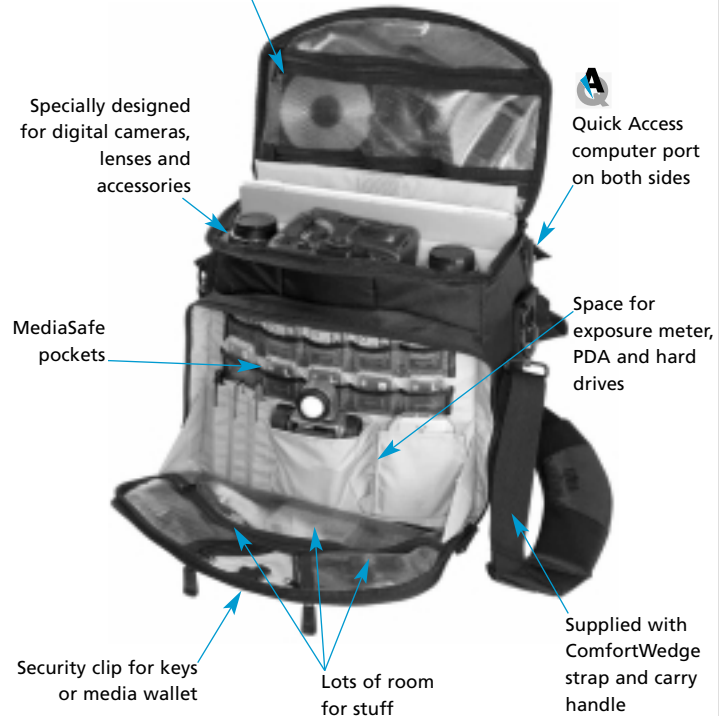

D15C

PRODIGITAL Carry Gear

- PROTECTIVE COMPARTMENT FOR UP TO 15" LAPTOP
- EXTERNAL ACCESS TO LAPTOP, LENSES OR FLASH
- PATENTED* FULL ACCESS 4-WAY OPENING TOP

D15C SHOULDER Carry Gear

Patented* Full Access Top opens in any direction for maximum working speed

Inside hidden compartment for important documents or valuables

Foldout waterproof raincover keeps valuable equipment dry

Dimensions → 14 1/2" w x 14 1/2" h x 10 1/2" d

*Patent No. 5,810,166

Plenty of room for cables, CDs, media card reader, batteries and more

Tenba Shock Dispersion rear wall protects computer screen

Professional grade hardware withstands heavy loads & stress

Moveable Tenba divider system* protects digital, film & medium format gear

Capacity → Up to 15" laptop, motorized camera body, 4 lenses, flash, up to 20 media cards & 125 cubic inches of zippered storage
*Patent No. 5,356,004