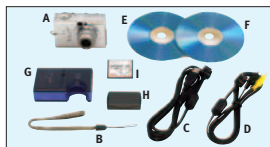

SUPPLIED ACCESSORIES

- A. PowerShot S400 Body
- B. Wrist Strap WS-300
- C. Interface Cable IFC-300PCU
- D. AV Cable AVC-DC100
- E. Digital Camera Solution CD-ROM
- F. ArcSoft Camera Suite CD-ROM
- G. Battery Charger CB-2LS
- H. Battery Pack NB-1LH
- I. CompactFlash Card FC-32M

Canon KNOW HOW™

1-800-OK-CANON/www.usa.canon.com
Canon U.S.A., Inc.
One Canon Plaza, Lake Success, NY 11042 U.S.A.
Canon Canada Inc.
6390 Dixie Road, Mississauga, Ontario L5T 1P7 Canada
Canon Mexicana, S. DE R.L. DE C.V.
Periférico Sur No. 4124, 5ª y 6ª pisos
Col. Ex-Rancho de Anzaldo, 01900 México, D.F.
Canon Latin America
703 Waterford Way, Suite 400, Miami, FL 33126 U.S.A.

www.powershot.com

Canon